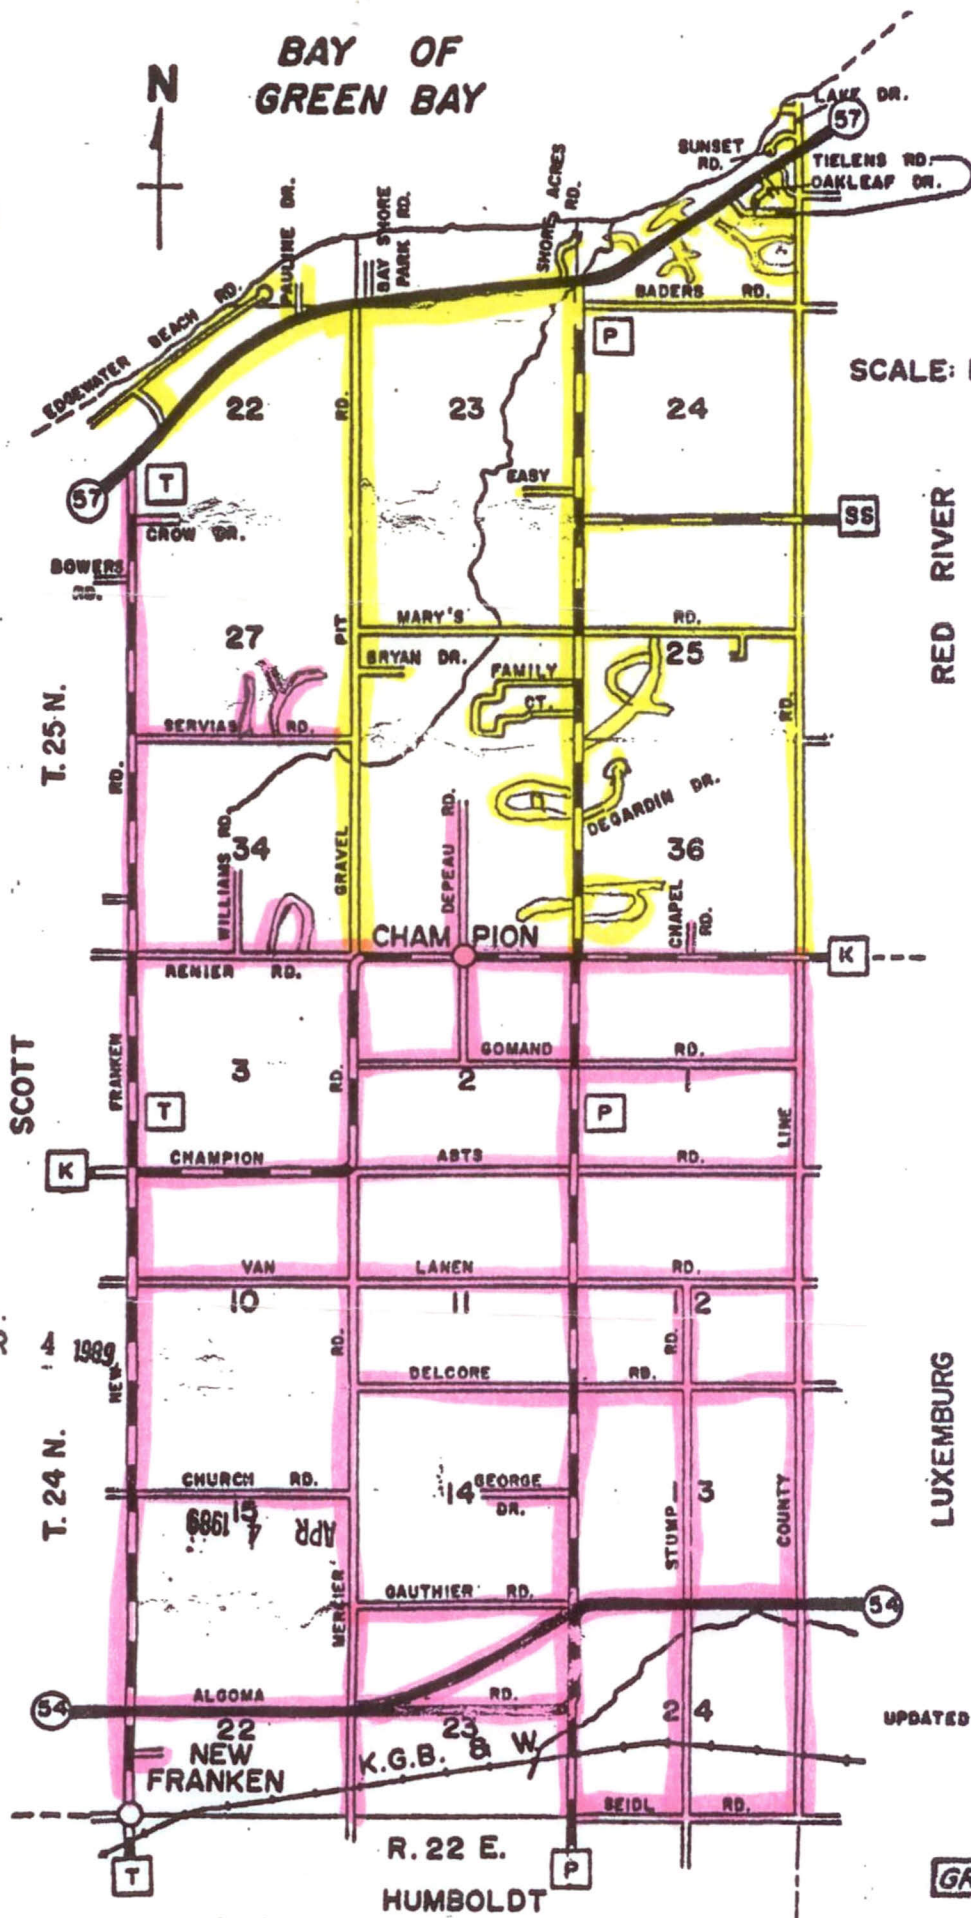

BAY OF GREEN BAY

NORTH

SOUTH

SCALE: 1.5" = 1 MILE

RED RIVER

KEWAUNEE CO.

LUXEMBURG

UPDATED: OCT. 1978

GREEN

APR 4 1989

APR 4 1989

R. 22 E.
HUMBOLDT